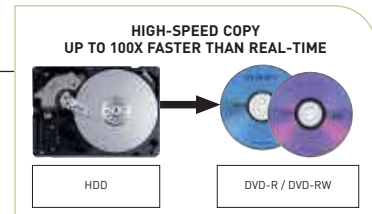

*** In Video mode.

**** Available for HDD and DVD timer recording.

THE ULTIMATE ARCHIVERS

GOING FOR GOLD IN HIGH-SPEED COPY

(DVR-630H, DVR-530H, DVR-433H, DVR-RT601H, RCS-77H)

The world record in high-speed copying is held by Pioneer: up to 100x faster than real-time. What does this mean? It means Pioneer HDD DVD recorders can now copy a 2 hour programme to disc in just 1.2 minutes without experiencing any quality deterioration.